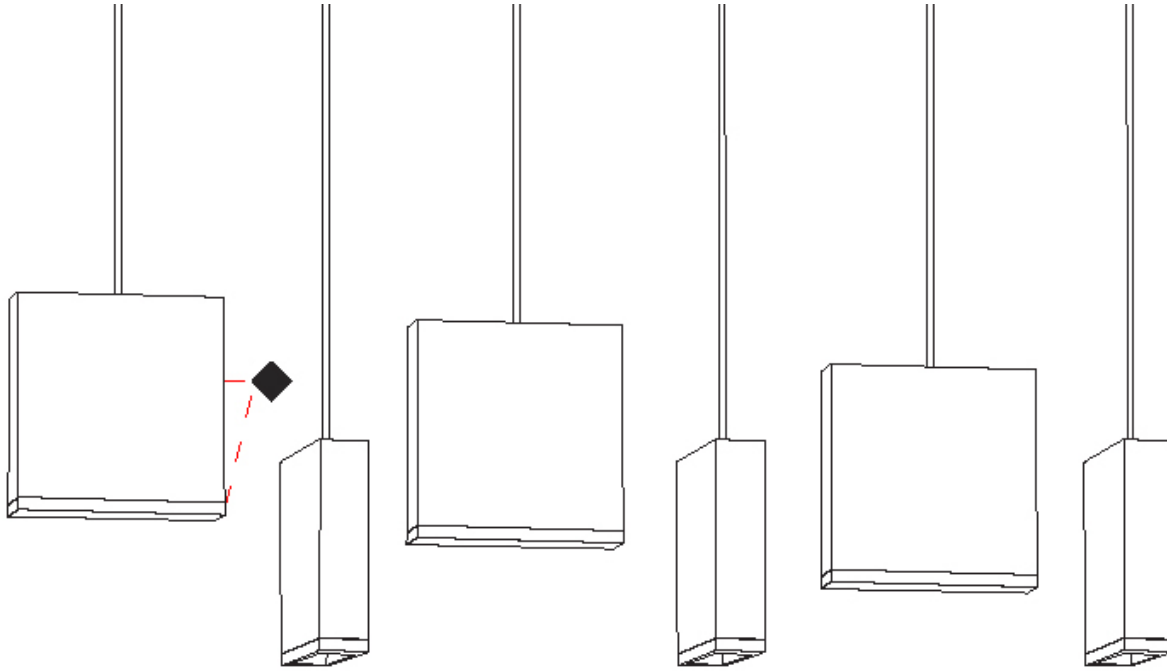

MATCH 6 LIGHT SUSPENSION

D101472-

PROJECT	_____
TYPE	_____
SPECIFIER	_____
QUANTITY	_____
DATE	_____

D